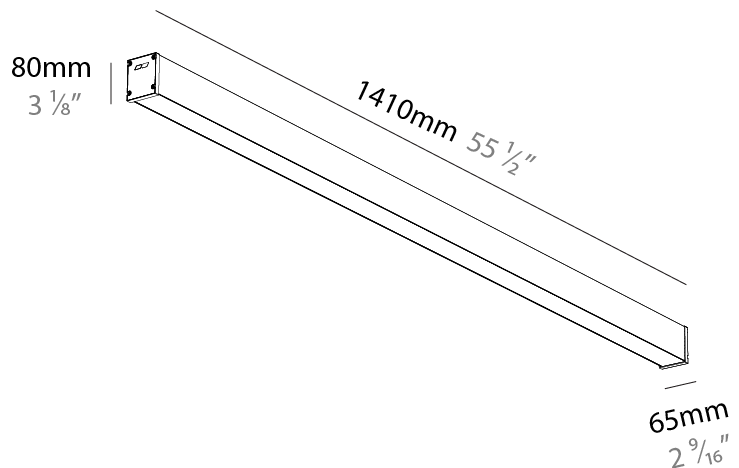

1. To build a product code in our configurator select the specify button on the base model # product page
2. To build a manual product code on this datasheet choose from the options listed below in blue font and add the suffix to the base model #

GENERAL

Series: Slider Straight IP54
Partner: Prolicht
Division: Architectural
Installation: Surface
Product Type: Linear Profiles
Mounting Location: Ceiling
Light Distribution: Direct

PHYSICAL

Shape: Rectangle
Length (mm): 1410
Length (in): 55 1/2
Width (mm): 65
Width (in): 2 9/16
Height (mm): 80
Height (in): 3 1/8
Weight (kg): 2.420

Diffuser: [Diffuser - Opal](#), [Micro-prism](#), [Clear Micro-prism](#), [Glare Control](#), [Wallwasher Right](#), [Wallwasher Left](#), [Wallwash Double Asymmetric](#)

Fixture Finish: [SSR / BKV / CWI / CRY / HAB / UFT / ITA / RUA / FTG / MYG / LOD / PUS / FRO / FUP / KIA / POP / BLS / SPG / MEY / GOH / CHC / COM / ABZ / JAG / OBR / MOS / ROR](#)

Fixture Material: Aluminum Die Cast

ELECTRICAL

Lamp Type: LED (Zhaga Standard)
Input Wattage (W): 30
Total Output Wattage (W): 27.3
Dimming: Non-Dimmable
Driver Included: No
Driver Location: Remote
Driver Class: Class 2
Input Voltage (V): 120
Upon Request: DALI Dimming, MATTER Dimming

LED

Color Temperature (°K): 2700 / 3000 / 3500 / 4000
Max. Delivered Lumen (lm): 3097 - 4306
Nominal Lumen (lm): 4780 - 4990
CRI: >90 CRI
Lamp Life (hrs): 50000

OPTICAL

RATINGS AND CERTIFICATIONS

Certified By: Certified for North American Standards
IP rating: IP54