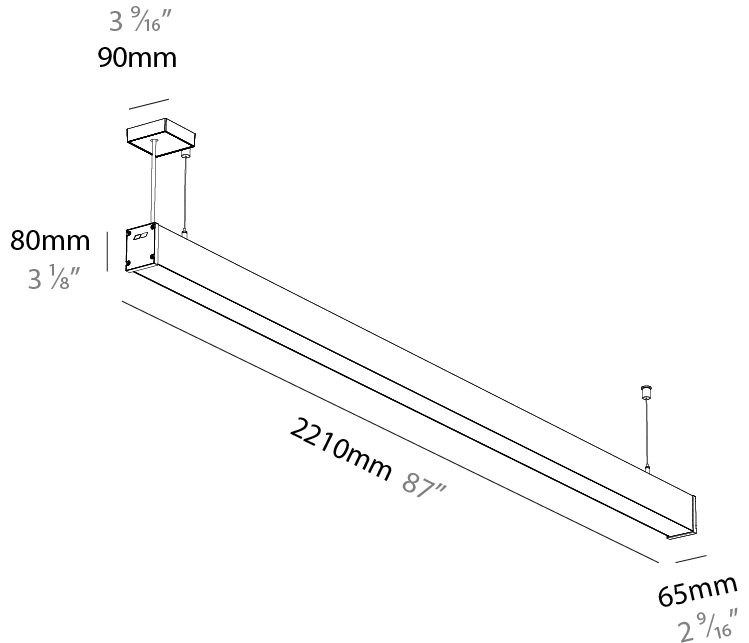

GENERAL

Series: Slider Straight IP54
Partner: Prolicht
Division: Architectural
Installation: Suspension
Product Type: Linear Profiles
Mounting Location: Ceiling
Light Distribution: Direct

PHYSICAL

Shape: Rectangle
Length (mm): 2210
Length (in): 87
Width (mm): 65
Width (in): 2 ⁹/₁₆
Height (mm): 80
Height (in): 3 ¹/₈
Weight (kg): 4.100

Diffuser: [Diffuser - Opal](#), [Micro-prism](#), [Clear Micro-prism](#), [Glare Control](#), [Wallwasher Right](#), [Wallwasher Left](#), [Wallwash Double Asymmetric](#)

Fixture Finish: [SSR](#) / [BKV](#) / [CWI](#) / [CRY](#) / [HAB](#) / [UFT](#) / [ITA](#) / [RUA](#) / [FTG](#) / [MYG](#) / [LOD](#) / [PUS](#) / [FRO](#) / [FUP](#) / [KIA](#) / [POP](#) / [BLS](#) / [SPG](#) / [MEY](#) / [GOH](#) / [CHC](#) / [COM](#) / [ABZ](#) / [JAG](#) / [OBR](#) / [MOS](#) / [ROR](#)

Fixture Material: Aluminum Die Cast
Cable Details: 2,000mm/78 3/4" or 6,000mm/236 1/4" Transparent Cable

ELECTRICAL

Lamp Type: LED (Zhaga Standard)
Input Wattage (W): 47
Total Output Wattage (W): 42.7
Dimming: [Non-Dimmable](#)
Driver Included: No
Driver Location: Remote
Driver Class: Class 2
Input Voltage (V): 120
Upon Request: DALI Dimming, MATTER Dimming

LED

Color Temperature (°K): [2700](#) / [3000](#) / [3500](#) / [4000](#)
Max. Delivered Lumen (lm): 4866 - 6766
Nominal Lumen (lm): 7510-7840
CRI: >90 CRI
Lamp Life (hrs): 50000

OPTICAL

RATINGS AND CERTIFICATIONS

Certified By: Certified for North American Standards
IP rating: IP54