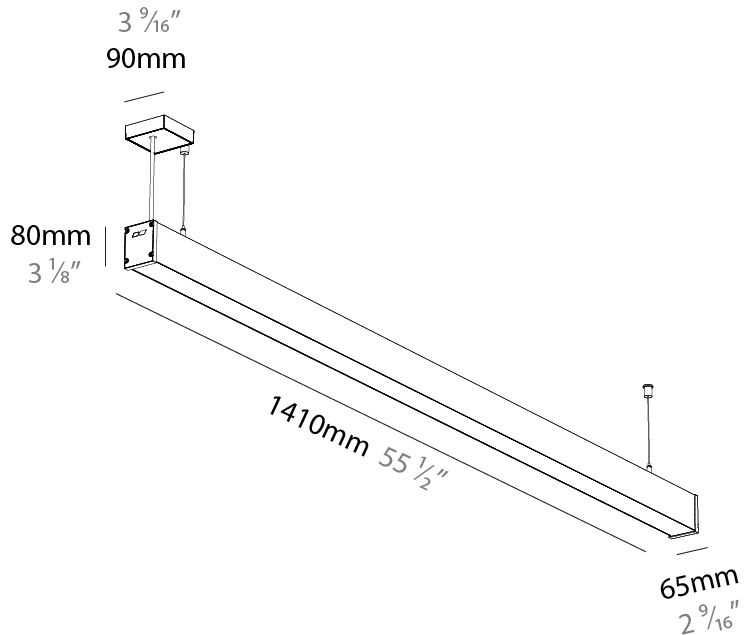

GENERAL

Series: Slider Straight IP54
Partner: Prolicht
Division: Architectural
Installation: Suspension
Product Type: Linear Profiles
Mounting Location: Ceiling
Light Distribution: Direct

PHYSICAL

Shape: Rectangle
Length (mm): 1410
Length (in): 55 1/2
Width (mm): 65
Width (in): 2 9/16
Height (mm): 80
Height (in): 3 1/8
Weight (kg): 2.200

Diffuser: Diffuser - Opal, Micro-prism, Clear Micro-prism , Glare Control, Wallwasher Right, Wallwasher Left, Wallwash Double Asymmetric

Fixture Finish: SSR / BKV / CWI / CRY / HAB / UFT / ITA / RUA / FTG / MYG / LOD / PUS / FRO / FUP / KIA / POP / BLS / SPG / MEY / GOH / CHC / COM / ABZ / JAG / OBR / MOS / ROR

Fixture Material: Aluminum Die Cast
Cable Details: 2,000mm/78 3/4" or 6,000mm/236 1/4" Transparent Cable

ELECTRICAL

Lamp Type: LED (Zhaga Standard)
Input Wattage (W): 30
Total Output Wattage (W): 27.3
Dimming: Non-Dimmable
Driver Included: No
Driver Location: Remote
Driver Class: Class 2
Input Voltage (V): 120
Upon Request: DALI Dimming, MATTER Dimming

LED

Color Temperature (°K): 2700 / 3000 / 3500 / 4000
Max. Delivered Lumen (lm): 3097 - 4306
Nominal Lumen (lm): 4780 - 4900
CRI: >90 CRI
Lamp Life (hrs): 50000

OPTICAL

RATINGS AND CERTIFICATIONS

Certified By: Certified for North American Standards
IP rating: IP54