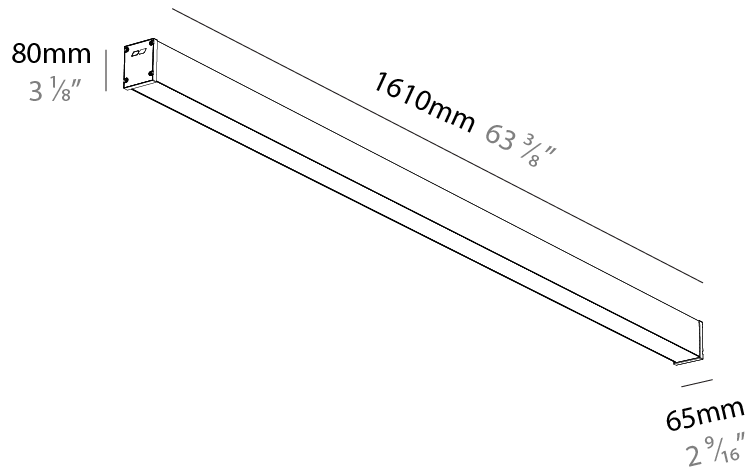

1. To build a product code in our configurator select the specify button on the base model # product page
2. To build a manual product code on this datasheet choose from the options listed below in blue font and add the suffix to the base model #

GENERAL

Series: Slider Straight IP54
Partner: Prolicht
Division: Architectural
Installation: Surface
Product Type: Linear Profiles
Mounting Location: Ceiling
Light Distribution: Direct

PHYSICAL

Shape: Rectangle
Length (mm): 1610
Length (in): 63 3/8
Width (mm): 65
Width (in): 2 9/16
Height (mm): 80
Height (in): 3 1/8
Weight (kg): 2.420

Diffuser: [Diffuser - Opal](#), [Micro-prism](#), [Clear Micro-prism](#), [Glare Control](#), [Wallwasher Right](#), [Wallwasher Left](#), [Wallwash Double Asymmetric](#)

Fixture Finish: [SSR / BKV / CWI / CRY / HAB / UFT / ITA / RUA / FTG / MYG / LOD / PUS / FRO / FUP / KIA / POP / BLS / SPG / MEY / GOH / CHC / COM / ABZ / JAG / OBR / MOS / ROR](#)

Fixture Material: Aluminum Die Cast

ELECTRICAL

Lamp Type: LED (Zhaga Standard)
Input Wattage (W): 34
Total Output Wattage (W): 30.9
Dimming: Non-Dimmable
Driver Included: No
Driver Location: Remote
Driver Class: Class 2
Input Voltage (V): 120
Upon Request: DALI Dimming, MATTER Dimming

LED

Color Temperature (°K): 2700 / 3000 / 3500 / 4000
Max. Delivered Lumen (lm): 3538 - 4919
Nominal Lumen (lm): 5460 - 5700
CRI: >90 CRI
Lamp Life (hrs): 50000

OPTICAL

RATINGS AND CERTIFICATIONS

Certified By: Certified for North American Standards
IP rating: IP54