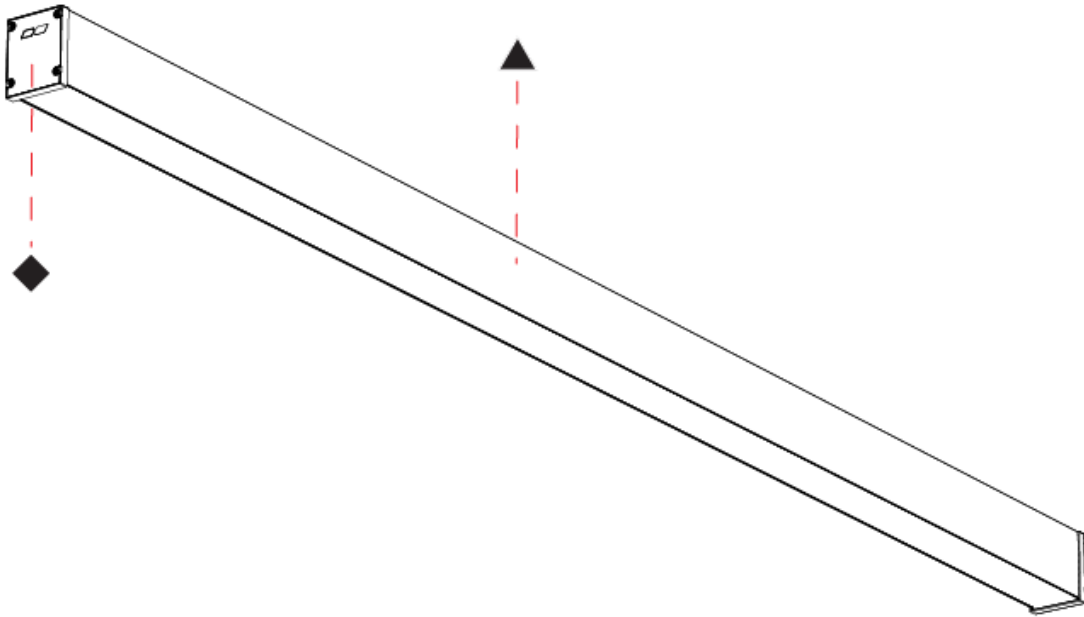

SLIDER STRAIGHT IP54 SURFACE

A3D395-

PROJECT

TYPE

SPECIFIER

QUANTITY

DATE

A