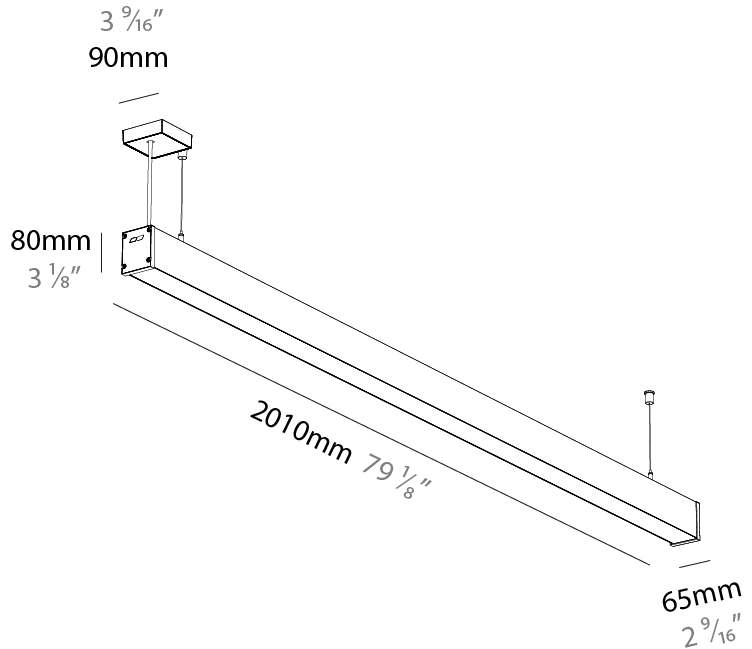

GENERAL

Series: Slider Straight IP54
Partner: Prolicht
Division: Architectural
Installation: Suspension
Product Type: Linear Profiles
Mounting Location: Ceiling
Light Distribution: Direct

PHYSICAL

Shape: Rectangle
Length (mm): 2010
Length (in): 79 1/8"
Width (mm): 65
Width (in): 2 9/16"
Height (mm): 80
Height (in): 3 1/8"
Weight (kg): 2.200

Diffuser: Diffuser - Opal, Micro-prism, Clear Micro-prism, Glare Control, Wallwasher Right, Wallwasher Left, Wallwash Double Asymmetric

Fixture Finish: SSR / BKV / CWI / CRY / HAB / UFT / ITA / RUA / FTG / MYG / LOD / PUS / FRO / FUP / KIA / POP / BLS / SPG / MEY / GOH / CHC / COM / ABZ / JAG / OBR / MOS / ROR

Fixture Material: Aluminum Die Cast
Cable Details: 2,000mm/78 3/4" or 6,000mm/236 1/4" Transparent Cable

ELECTRICAL

Lamp Type: LED (Zhaga Standard)
Input Wattage (W): 43
Total Output Wattage (W): 39.1
Dimming: Non-Dimmable
Driver Included: No
Driver Location: Remote
Driver Class: Class 2
Input Voltage (V): 120
Upon Request: DALI Dimming, MATTER Dimming

LED

Color Temperature (°K): 2700 / 3000 / 3500 / 4000
Max. Delivered Lumen (lm): 4426 - 6153
Nominal Lumen (lm): 6830 - 7130
CRI: >90 CRI
Lamp Life (hrs): 50000

OPTICAL

RATINGS AND CERTIFICATIONS

Certified By: Certified for North American Standards
IP rating: IP54