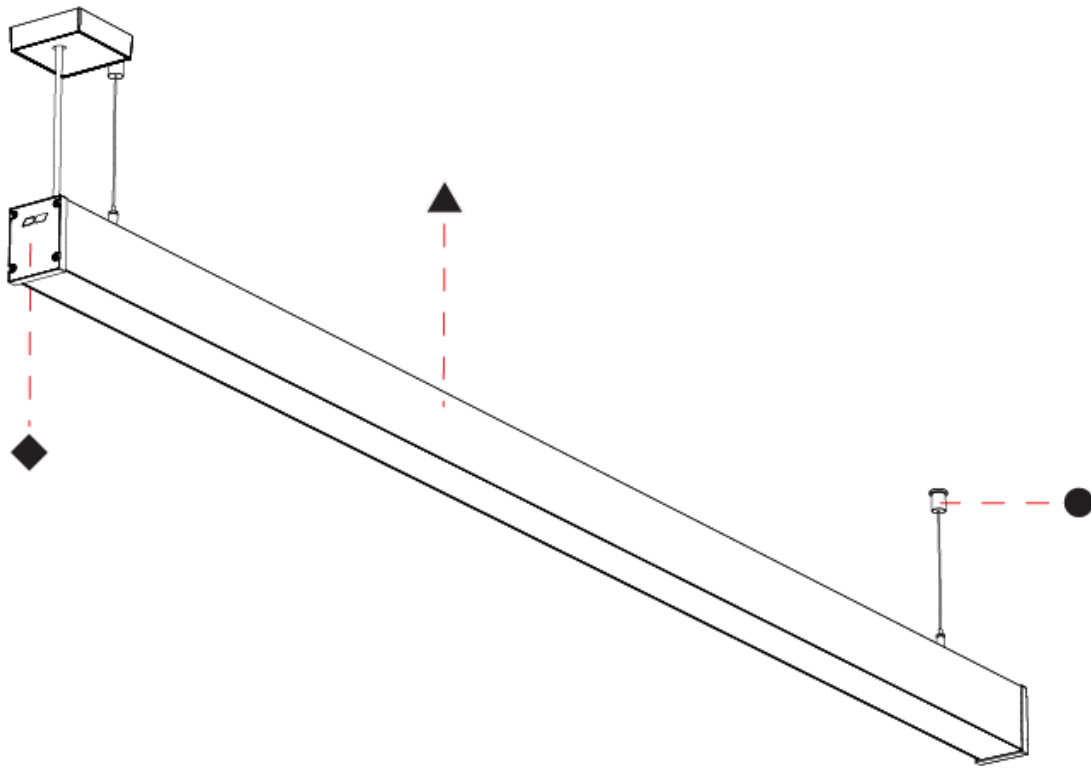

SLIDER STRAIGHT IP54 SUSPENSION

A300940-

PROJECT	_____
TYPE	_____
SPECIFIER	_____
QUANTITY	_____
DATE	_____

A