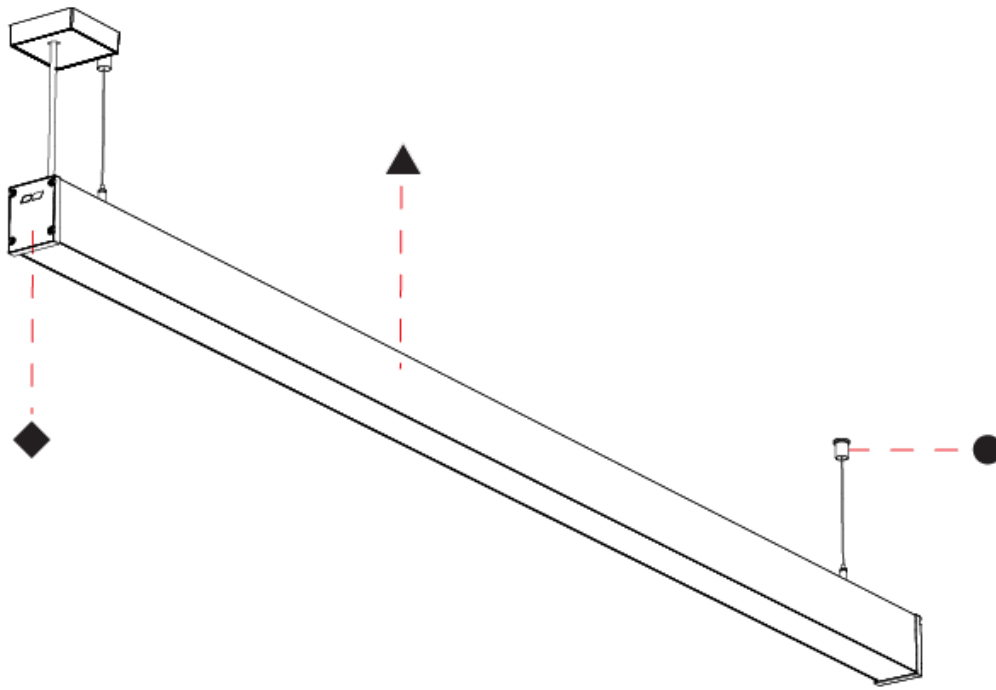

SLIDER STRAIGHT IP54 SUSPENSION

A300934-

PROJECT _____

TYPE _____

SPECIFIER _____

QUANTITY _____

DATE _____

A