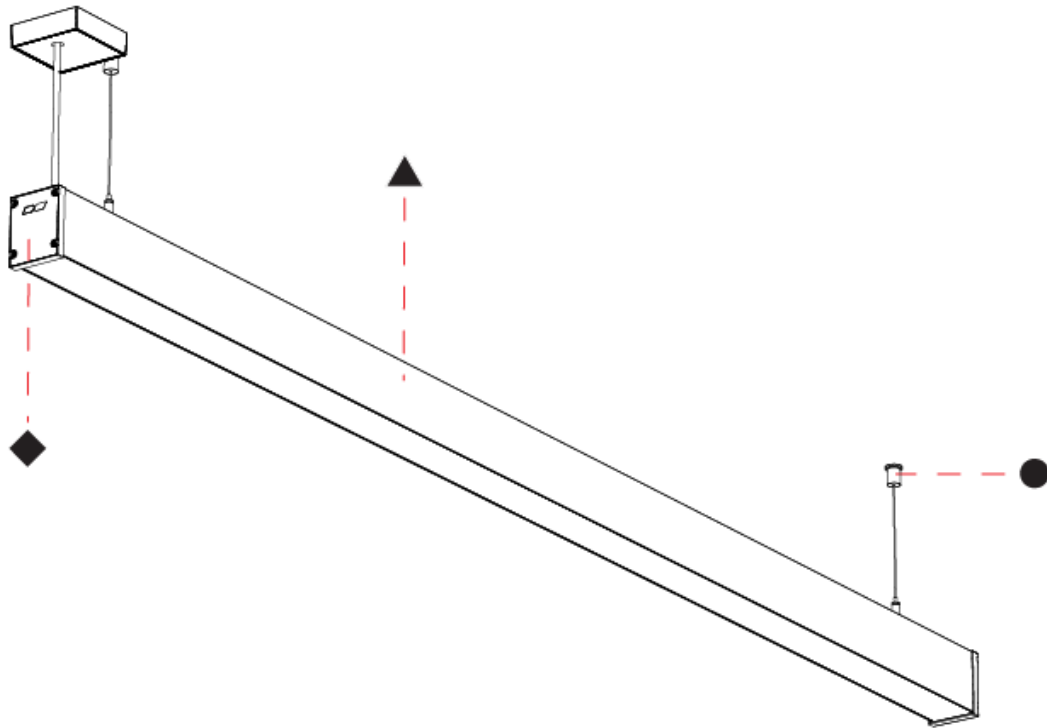

Certified By: Certified for North American Standards
 IP rating: IP54

SLIDER STRAIGHT IP54 SUSPENSION

A300937-

PROJECT _____

TYPE _____

SPECIFIER _____

QUANTITY _____

DATE _____