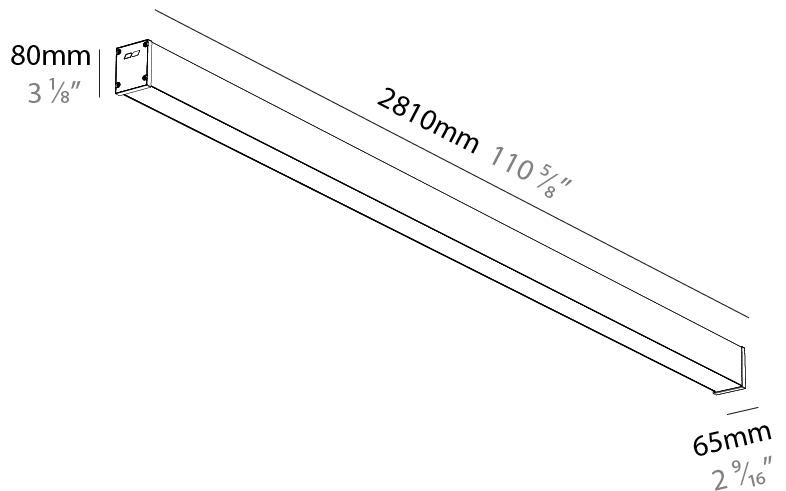

1. To build a product code in our configurator select the specify button on the base model # product page
2. To build a manual product code on this datasheet choose from the options listed below in blue font and add the suffix to the base model #

GENERAL

Series: Slider Straight IP54
Partner: Prolicht
Division: Architectural
Installation: Surface
Product Type: Linear Profiles
Mounting Location: Ceiling
Light Distribution: Direct

PHYSICAL

Shape: Rectangle
Length (mm): 2810
Length (in): 110 ⁵/₈
Width (mm): 65
Width (in): 2 ⁹/₁₆
Height (mm): 80
Height (in): 3 ¹/₈
Weight (kg): 2.420

Diffuser: [Diffuser - Opal](#), [Micro-prism](#), [Clear Micro-prism](#), [Glare Control](#), [Wallwasher Right](#), [Wallwasher Left](#), [Wallwash Double Asymmetric](#)

Fixture Finish: [SSR / BKV / CWI / CRY / HAB / UFT / ITA / RUA / FTG / MYG / LOD / PUS / FRO / FUP / KIA / POP / BLS / SPG / MEY / GOH / CHC / COM / ABZ / JAG / OBR / MOS / ROR](#)

Fixture Material: Aluminum Die Cast

ELECTRICAL

Lamp Type: LED (Zhaga Standard)
Input Wattage (W): 60
Total Output Wattage (W): 54.5
Dimming: Non-Dimmable
Driver Included: No
Driver Location: Remote
Driver Class: Class 2
Input Voltage (V): 120
Upon Request: DALI Dimming, MATTER Dimming

LED

Color Temperature (°K): 2700 / 3000 / 3500 / 4000
Max. Delivered Lumen (lm): 6195 - 8613
Nominal Lumen (lm): 9560 - 9980
CRI: >90 CRI
Lamp Life (hrs): 50000

OPTICAL

RATINGS AND CERTIFICATIONS

Certified By: Certified for North American Standards
IP rating: IP54