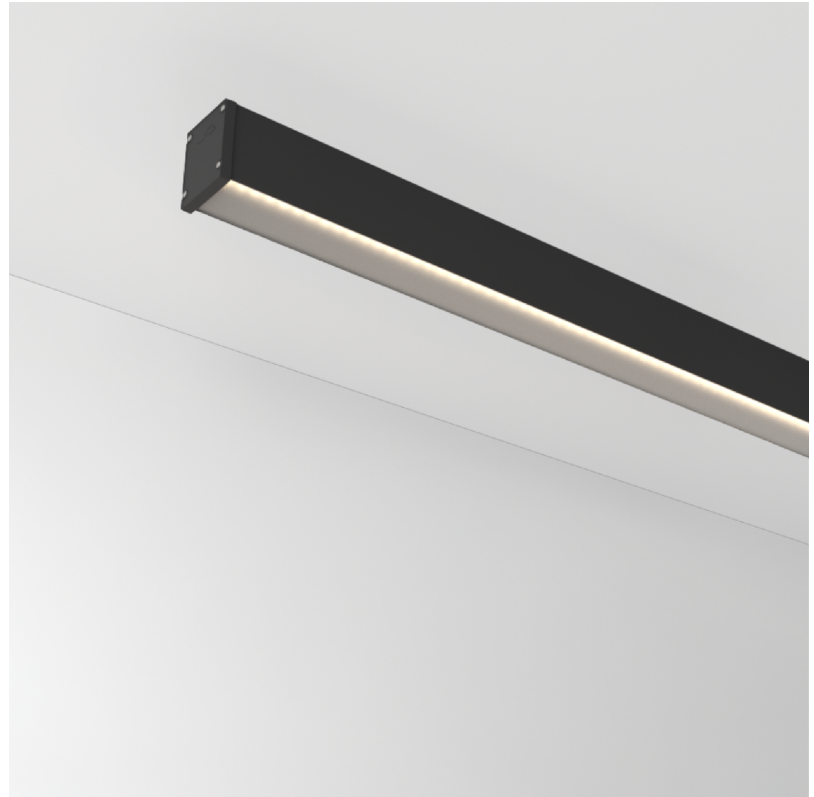

1. To build a product code in our configurator select the specify button on the base model # product page
2. To build a manual product code on this datasheet choose from the options listed below in blue font and add the suffix to the base model #

GENERAL

Series: Slider Straight IP54
Partner: Prolicht
Division: Architectural
Installation: Surface
Product Type: Linear Profiles
Mounting Location: Ceiling
Light Distribution: Direct

PHYSICAL

Shape: Rectangle
Length (mm): 1610
Length (in): 63 3/8
Width (mm): 65
Width (in): 2 9/16
Height (mm): 80
Height (in): 3 1/8
Weight (kg): 2.420

Diffuser: [Diffuser - Opal](#), [Micro-prism](#), [Clear Micro-prism](#), [Glare Control](#), [Wallwasher Right](#), [Wallwasher Left](#), [Wallwash Double Asymmetric](#)

Fixture Finish: [SSR / BKV / CWI / CRY / HAB / UFT / ITA / RUA / FTG / MYG / LOD / PUS / FRO / FUP / KIA / POP / BLS / SPG / MEY / GOH / CHC / COM / ABZ / JAG / OBR / MOS / ROR](#)

Fixture Material: Aluminum Die Cast

ELECTRICAL

Lamp Type: LED (Zhaga Standard)
Input Wattage (W): 34
Total Output Wattage (W): 30.9
Dimming: Non-Dimmable
Driver Included: No
Driver Location: Remote
Driver Class: Class 2
Input Voltage (V): 120
Upon Request: DALI Dimming, MATTER Dimming

LED

Color Temperature (°K): 2700 / 3000 / 3500 / 4000
Max. Delivered Lumen (lm): 3538 - 4919
Nominal Lumen (lm): 5460 - 5700
CRI: >90 CRI
Lamp Life (hrs): 50000

OPTICAL

RATINGS AND CERTIFICATIONS

Certified By: Certified for North American Standards
IP rating: IP54