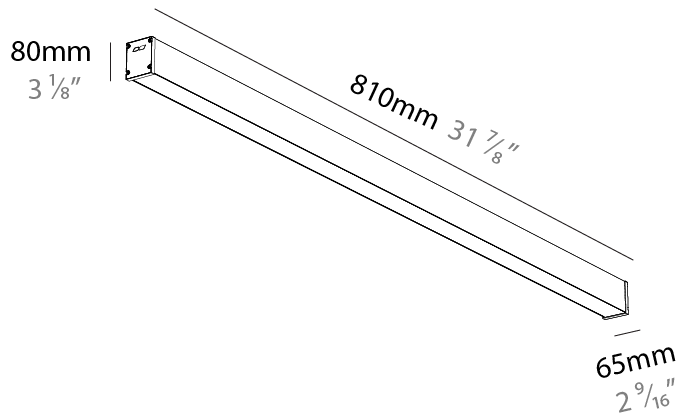

1. To build a product code in our configurator select the specify button on the base model # product page
2. To build a manual product code on this datasheet choose from the options listed below in blue font and add the suffix to the base model #

GENERAL

Series: Slider Straight IP54
Partner: Prolicht
Division: Architectural
Installation: Surface
Product Type: Linear Profiles
Mounting Location: Ceiling
Light Distribution: Direct

PHYSICAL

Shape: Rectangle
Length (mm): 810
Length (in): 31 7/8
Width (mm): 65
Width (in): 2 9/16
Height (mm): 80
Height (in): 3 1/8
Weight (kg): 1.660

Diffuser: [Diffuser - Opal](#), [Micro-prism](#), [Clear Micro-prism](#), [Glare Control](#), [Wallwasher Right](#), [Wallwasher Left](#), [Wallwash Double Asymmetric](#)

Fixture Finish: [SSR / BKV / CWI / CRY / HAB / UFT / ITA / RUA / FTG / MYG / LOD / PUS / FRO / FUP / KIA / POP / BLS / SPG / MEY / GOH / CHC / COM / ABZ / JAG / OBR / MOS / ROR](#)

Fixture Material: Aluminum Die Cast

ELECTRICAL

Lamp Type: LED (Zhaga Standard)
Input Wattage (W): 17
Total Output Wattage (W): 15.4
Dimming: Non-Dimmable
Driver Included: No
Driver Location: Remote
Driver Class: Class 2
Input Voltage (V): 120
Upon Request: DALI Dimming, MATTER Dimming

LED

Color Temperature (°K): 2700 / 3000 / 3500 / 4000
Max. Delivered Lumen (lm): 1769 - 2460
Nominal Lumen (lm): 2730 - 2850
CRI: >90 CRI
Lamp Life (hrs): 50000

OPTICAL

RATINGS AND CERTIFICATIONS

Certified By: Certified for North American Standards
IP rating: IP54