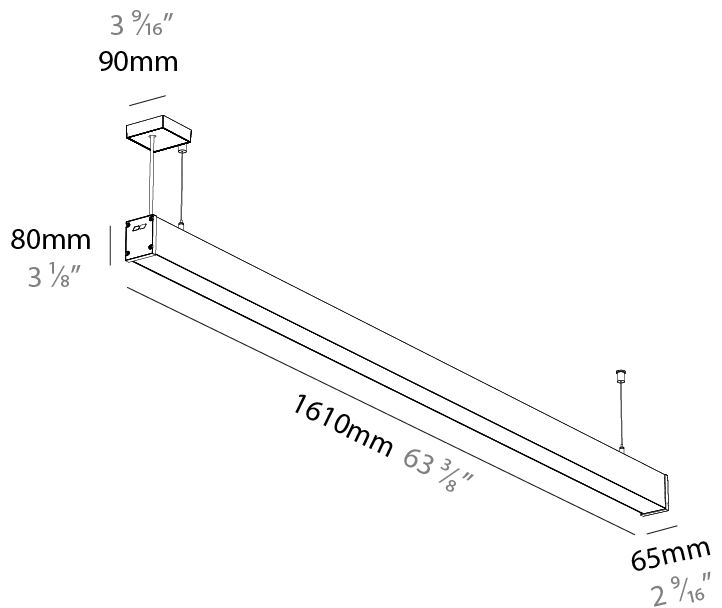

GENERAL

Series: Slider Straight IP54
Partner: Prolicht
Division: Architectural
Installation: Suspension
Product Type: Linear Profiles
Mounting Location: Ceiling
Light Distribution: Direct

PHYSICAL

Shape: Rectangle
Length (mm): 1410
Length (in): 55 1/2
Width (mm): 65
Width (in): 2 9/16
Height (mm): 80
Height (in): 3 1/8
Weight (kg): 2.200

Diffuser: Diffuser - Opal, Micro-prism, Clear Micro-prism, Glare Control, Wallwasher Right, Wallwasher Left, Wallwash Double Asymmetric

Fixture Finish: SSR / BKV / CWI / CRY / HAB / UFT / ITA / RUA / FTG / MYG / LOD / PUS / FRO / FUP / KIA / POP / BLS / SPG / MEY / GOH / CHC / COM / ABZ / JAG / OBR / MOS / ROR

Fixture Material: Aluminum Die Cast
Cable Details: 2,000mm/78 3/4" or 6,000mm/236 1/4" Transparent Cable

ELECTRICAL

Lamp Type: LED (Zhaga Standard)
Input Wattage (W): 34
Total Output Wattage (W): 32.9
Dimming: Non-Dimmable
Driver Included: No
Driver Location: Remote
Driver Class: Class 2
Input Voltage (V): 120
Upon Request: DALI Dimming, MATTER Dimming

LED

Color Temperature (°K): 2700 / 3000 / 3500 / 4000
Max. Delivered Lumen (lm): 3538 - 4919
Nominal Lumen (lm): 5460 - 5700
CRI: >90 CRI
Lamp Life (hrs): 50000

OPTICAL

RATINGS AND CERTIFICATIONS

Certified By: Certified for North American Standards
IP rating: IP54