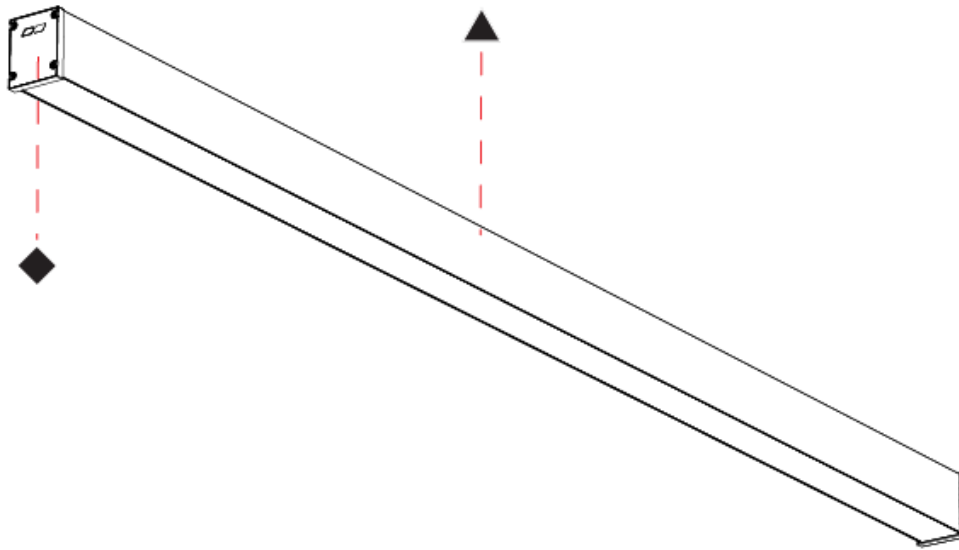

SLIDER STRAIGHT IP54 SURFACE

A3D386-

PROJECT

TYPE

SPECIFIER

QUANTITY

DATE

A