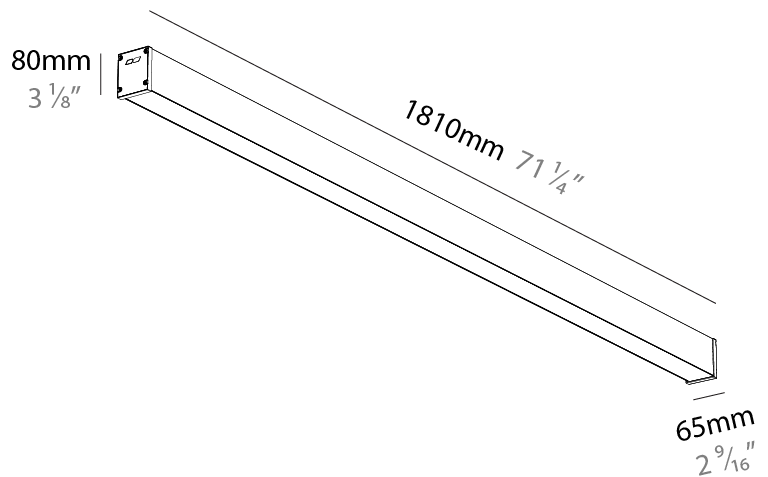

GENERAL

Series: Slider Straight IP54
Partner: Prolicht
Division: Architectural
Installation: Surface
Product Type: Linear Profiles
Mounting Location: Ceiling
Light Distribution: Direct

PHYSICAL

Shape: Rectangle
Length (mm): 1810
Length (in): 71 1/4
Width (mm): 65
Width (in): 2 9/16
Height (mm): 80
Height (in): 3 1/8
Weight (kg): 2.420

Diffuser: [Diffuser - Opal](#), [Micro-prism](#), [Clear Micro-prism](#), [Glare Control](#), [Wallwasher Right](#), [Wallwasher Left](#), [Wallwash Double Asymmetric](#)

Fixture Finish: [SSR / BKV / CWI / CRY / HAB / UFT / ITA / RUA / FTG / MYG / LOD / PUS / FRO / FUP / KIA / POP / BLS / SPG / MEY / GOH / CHC / COM / ABZ / JAG / OBR / MOS / ROR](#)

Fixture Material: Aluminum Die Cast

ELECTRICAL

Lamp Type: LED (Zhaga Standard)
Input Wattage (W): 39
Total Output Wattage (W): 35.5
Dimming: Non-Dimmable
Driver Included: No
Driver Location: Remote
Driver Type: Constant Current - Universal
Driver Class: Class 2
Input Voltage (V): 120
Constant Current (MA): 300mA
Upon Request: DALI Dimming, MATTER Dimming

LED

Color Temperature (°K): 2700 / 3000 / 3500 / 4000
Max. Delivered Lumen (lm): 3985 - 5540
Nominal Lumen (lm): 6150 - 6420
CRI: >90 CRI
Lamp Life (hrs): 50000

OPTICAL

RATINGS AND CERTIFICATIONS

Certified By: Certified for North American Standards
IP rating: IP54