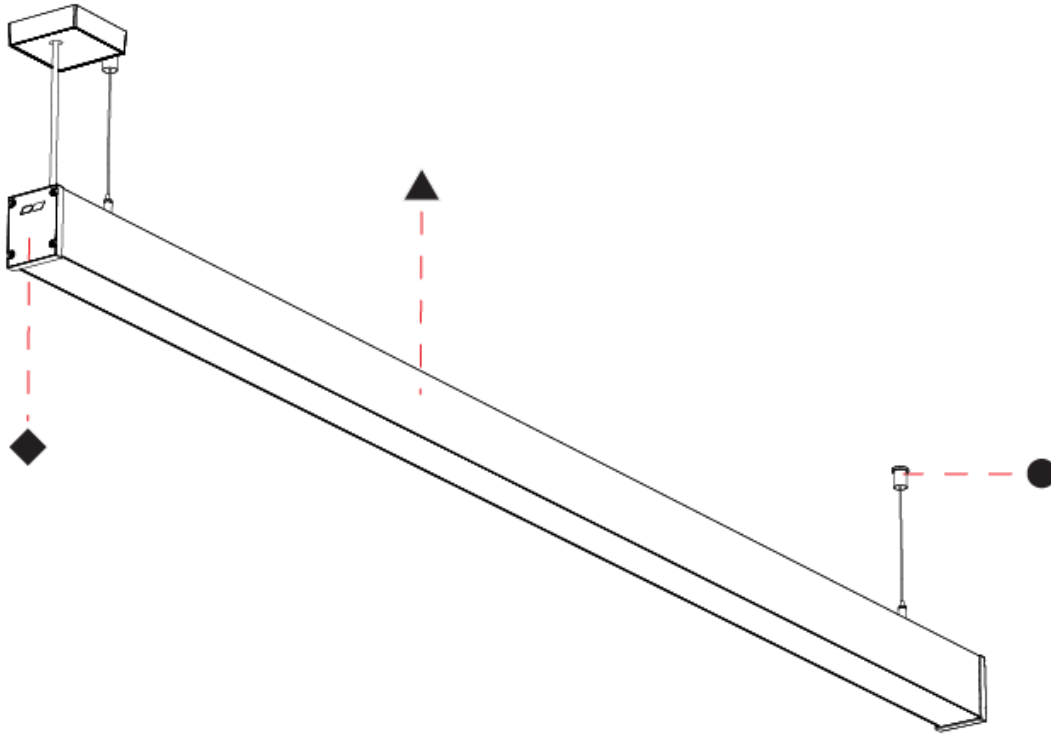

SLIDER STRAIGHT IP54 SUSPENSION

A300936-

PROJECT	_____
TYPE	_____
SPECIFIER	_____
QUANTITY	_____
DATE	_____

A